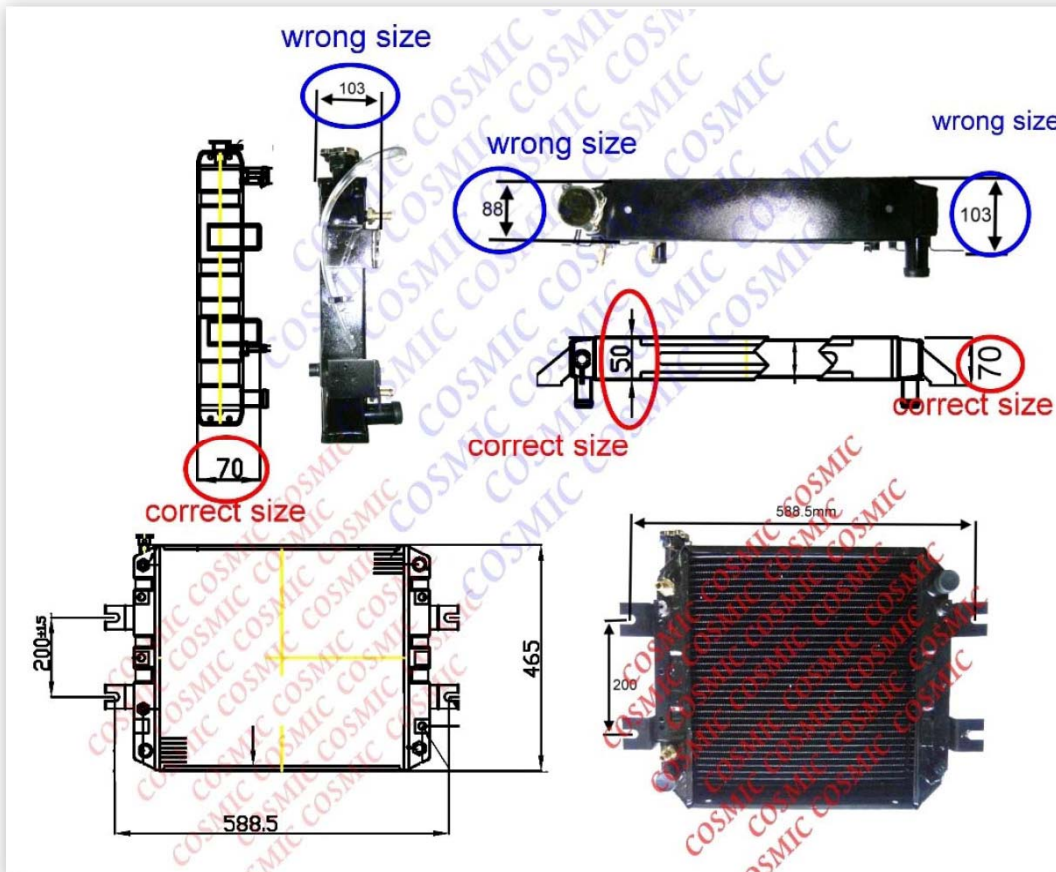

**Defective product sale**

**NO.003**

**COSMIC Forklift Parts**  
**RADIATOR(COPPER)ATM**

**For Experienced / Skilled repair man only !!!!**

**Thickness different : 1. Total 103mm with bolt plate, correct is 70mm**

**Thickness different : 2. Total 88mm with upper plate, correct is 50mm**

**Special Price**  
**US\$**  
**99.00**

**COSMIC No. : NI-N30-3-A**

**Part No. : 21450-6K000**

**US\$ 99.00/pc**

**EX-WORK price**

**\*Copper Material**

**\*MOQ 1/pc**

**\*In stock**

**\*Limited Quantities Available.**

**Use on :**

**NISSAN - DATSUN**

**D02 2.0-2.5 ton GAS / DIESEL**

**UD02A20PQU // D02A25PQ**