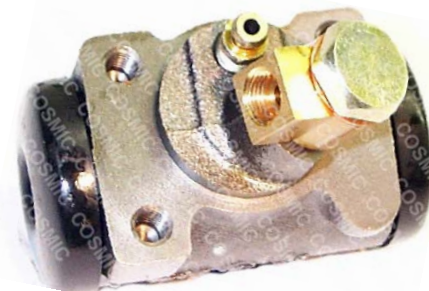

On Sale No.211

91351-05500
MITSUBISHI

47510-33900-71
TOYOTA

5104788-01 (NO ROD)
YALE

PART NO.	Description	BRAND
16113-00823	WHEEL CYLINDER ASS'Y	TCM
16113-00823	WHEEL CYLINDER ASS'Y	TCM
216G5-32071	CLUTCH CYL. Ass'y(10mm)	TCM
239A5-40501	CLUTCH CYL. Ass'y(10mm)	TCM
C-52-11216-22004	WHEEL CYLINDER ASS'Y	TCM
C-52-11216-22004	WHEEL CYLINDER ASS'Y	TCM
C-52-11230-22000	WHEEL CYLINDER ASS'Y	TCM
C-52-11230-22000	WHEEL CYLINDER ASS'Y	TCM
C-52-11254-52001	WHEEL CYL. (1-1/4)	TCM
C-52-11254-52002	WHEEL CYL. (1-1/4)	TCM
C-52-11254-52003	WHEEL CYL. (1-1/4)	TCM
C-52-11254-52004	WHEEL CYL. (1-1/4)	TCM
47510-30410-71	WHEEL CYLINDER ASS'Y	TOYOTA
47510-30410-71	WHEEL CYLINDER ASS'Y	TOYOTA
47510-30411-71	WHEEL CYLINDER ASS'Y	TOYOTA
47510-30411-71	WHEEL CYLINDER ASS'Y	TOYOTA
47510-30412-71	WHEEL CYLINDER ASS'Y	TOYOTA
47510-30412-71	WHEEL CYLINDER ASS'Y	TOYOTA
47510-30413-71	WHEEL CYLINDER ASS'Y	TOYOTA
47510-30413-71	WHEEL CYLINDER ASS'Y	TOYOTA
47510-30414-71	WHEEL CYLINDER ASS'Y	TOYOTA
47510-30414-71	WHEEL CYLINDER ASS'Y	TOYOTA
47510-33900-71	WHEEL CYLINDER ASS'Y	TOYOTA
2200704-04	WHEEL CYLINDER ASS'Y	YALE
2200704-04	WHEEL CYLINDER ASS'Y	YALE
No Rod 5104788-01	WHEEL CYLINDER ASS'Y	YALE