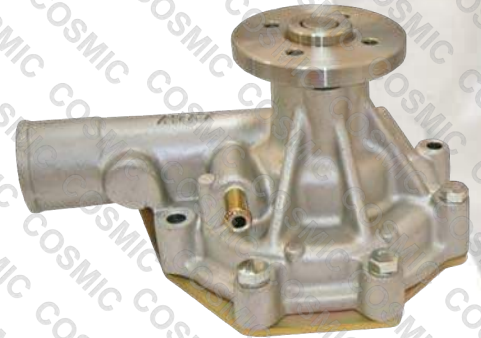

16120-78123-71	TOYOTA		5K
16120-78151-71	TOYOTA	5FG15, 5FG18, 5FG20, 5FG25, 6FG15, 6FG18, 6FG20, 6FG25	6F,4Y
16120-78601-71	TOYOTA		2H,2F
16120-96004	TOYOTA	FG15	4P
16120-96005	TOYOTA	FG15	4P
16100-78202-71	TOYOTA		1DZ,6F1DZ
16100-78203-71	TOYOTA		1DZ,7F1DZ
16100-78703-71	TOYOTA		2Z
16110-76035-71	TOYOTA		1FZ
16110-78121-71	TOYOTA		5K
16110-78156-71	TOYOTA	7F	4Y
16110-78206-71	TOYOTA	7-8F	1DZ,2Z,3Z
901096872	YALE		XA,HA(7 holes/8 holes)
9010968-72	YALE		HAXA
9013028-02	YALE	RD,RE	FE
9015798-01	YALE	TE	FE,F2
YM129900-42000	YANMAR		4TNE94
YM129900-42050	YANMAR		4D94E
YM129900-42055	YANMAR		4D94LE
YM129907-42000	YANMAR		4TNV94L
YM129907-42051	YANMAR		4TNV94L
YM129917-42010	YANMAR		4TNE92

COSMIC FORKLIFT PARTS

Specialize in Forklift spare parts, Bearing, Mast, Needle, Thrust, Pumps, Water Pump, Hydraulic Pump...

Add: 5F, 1-32 KUO-CHIEN ROAD, KAOHSIUNG TAIWAN 806 R.O.C.

Email: ycm806@ms13.hinet.net

FAX: 886-7-8155471

Website: www.cosmic-parts.com