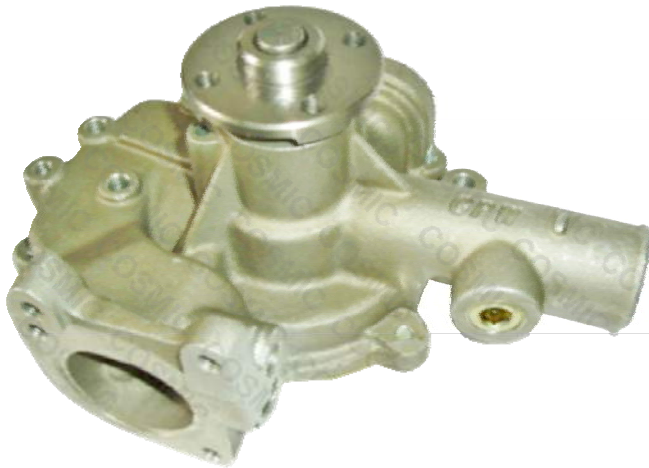

**COSMIC Forklift Parts**

**ON SALE NO.225- COSMIC WATER PUMP FOR TOYOTA (Amend)**

**NEXT WEEK--**

More good price & high quality water pump for *ISUZU.Doosan* promotion will coming soon!!

**WATER PUMP ASS'Y**

**PART NO. 16100-78202-71**

**QTY(per/box): 10PCS**

**WATER PUMP (Big)**

**PART NO. 16120-78151-71**

**QTY(per/box): 20PCS**

**AMEND! Correct Part No. 16110-78206-71**

PART NO.	BRAND	QTY: per/box
16100-19235	TOYOTA	10PCS
16100-69325	TOYOTA	20PCS
16100-78202-71	TOYOTA	10PCS
16100-78203-71	TOYOTA	10PCS
<del>16100-78206-71</del>	TOYOTA	20PCS
16100-78300-71	TOYOTA	10PCS
16100-78701-71	TOYOTA	10PCS
16100-79035	TOYOTA	20PCS
16110-78156-71	TOYOTA	20PCS
16120-10941-71	TOYOTA	20PCS
16120-32082-71	TOYOTA	20PCS
16120-78007-71	TOYOTA	20PCS
16120-78120-71	TOYOTA	20PCS
16120-78121-71	TOYOTA	20PCS
16120-78151-71	TOYOTA	20PCS