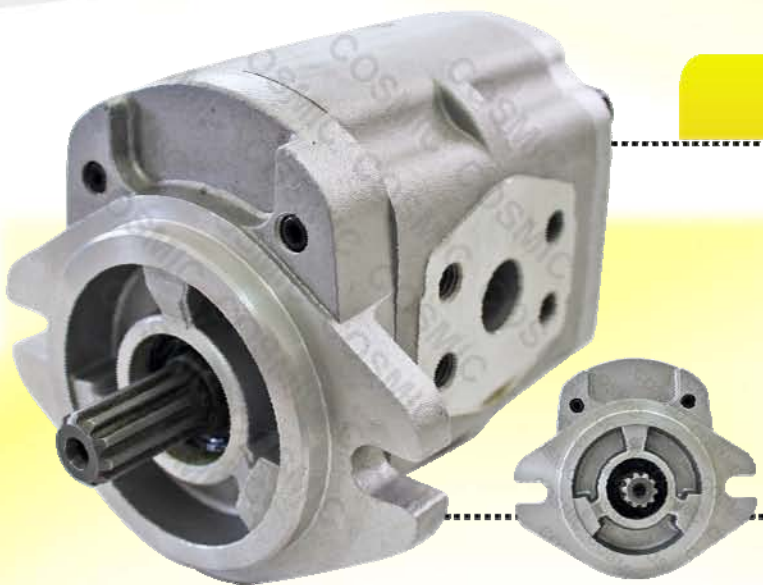

NEW 261

Cosmic Forklift Parts

New Parts No.261-COSMIC CPW Hydraulic Pump

www.cosmic-parts.com

**Made In Taiwan -Very high quality! Same as Japan!*

**Try It! -it will meets your satisfaction!!*

CRP4-27CSCZZ

TCM-	NISSAN-
13037-10201	69101-41H00
13037-10201A	

CRP4-27CSMZZ

TOYOTA-	67110-23640-71	KAYABA-
1P3060CF	67110-23870-71	20120-38649
20120-36505	67110-23871-71	B5910-18611
67110-00228-71	67110-32041-71	
67110-00268-71	67110-32070-71	
67110-00338-71	67110-32071-71	
67110-20540-71	67110-33620-71	
67110-20541-71	67130-23360-71	
67110-23620-71	67130-U2180-71	

CRP4-27ASCZZ

KOMATSU-
3EB-60-12410
3EB-60-12510
3EB-60-12411

NEW 261

Cosmic Forklift Parts

New Parts No.261-COSMIC CPW Hydraulic Pump

www.cosmic-parts.com

NOTE:

- * **MOQ:1/PC** * **Will ask MOQ when it sold out.**
- * **Made in Taiwan , High Quality (same as Japan!)**
- * **The discount price is valid for 2014/8/18~2014/10/18.**
Welcome to send us inquiry!
- * **If you are interested our product, we sincerely welcome to be our agent.**
- * **Trying to purchase 1 piece, we can sure you that the product will be very attractive and meets your satisfaction.**