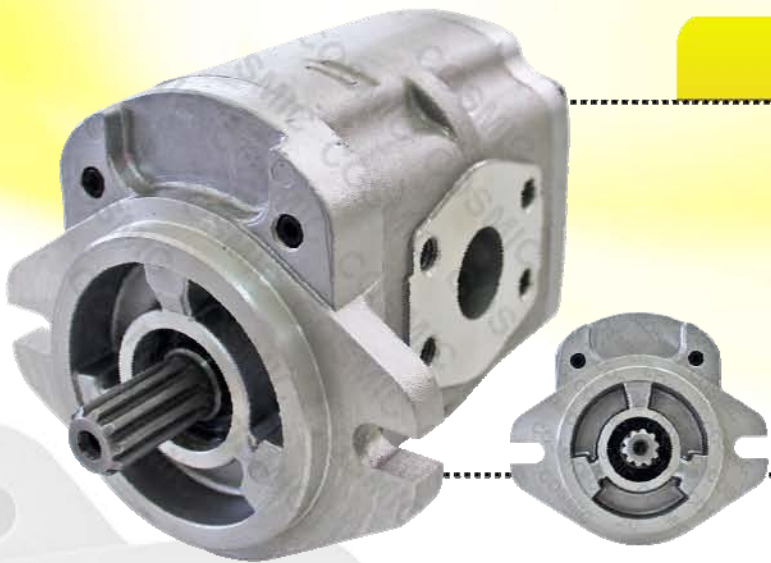

NEW 261

Cosmic Forklift Parts

New Parts No.261-COSMIC CPW Hydraulic Pump

www.cosmic-parts.com

**Made In Taiwan -Very high quality! Same as Japan!*

**Try It! -it will meets your satisfaction!!*

CRP4-27CSCZZ

TCM-	NISSAN-
13037-10201	69101-41H00
13037-10201A	

CRP4-27CSMZZ

TOYOTA-	67110-23640-71	KAYABA-
1P3060CF	67110-23870-71	20120-38649
20120-36505	67110-23871-71	B5910-18611
67110-00228-71	67110-32041-71	
67110-00268-71	67110-32070-71	
67110-00338-71	67110-32071-71	
67110-20540-71	67110-33620-71	
67110-20541-71	67130-23360-71	
67110-23620-71	67130-U2180-71	

CRP4-27ASCZZ

KOMATSU-
3EB-60-12410
3EB-60-12510
3EB-60-12411

NEW 261

Cosmic Forklift Parts

New Parts No.261-COSMIC CPW Hydraulic Pump

www.cosmic-parts.com

NOTE:

- * **MOQ:1/PC** * **Will ask MOQ when it sold out.**
- * **Made in Taiwan , High Quality (same as Japan!)**
- * **The discount price is valid for 2014/8/18~2014/10/18.**
Welcome to send us inquiry!
- * **If you are interested our product, we sincerely welcome to be our agent.**
- * **Trying to purchase 1 piece, we can sure you that the product will be very attractive and meets your satisfaction.**