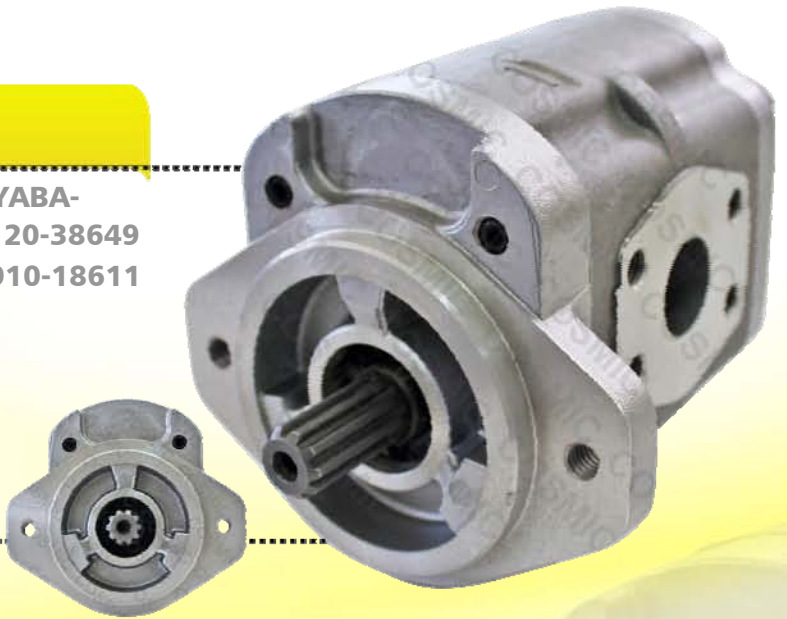

NEW 261

Cosmic Forklift Parts

New Parts No.261-COSMIC CPW Hydraulic Pump

www.cosmic-parts.com

**Made In Taiwan -Very high quality! Same as Japan!*

**Try It! -it will meets your satisfaction!!*

CRP4-27CSCZZ

TCM-	NISSAN-
13037-10201	69101-41H00
13037-10201A	

CRP4-27CSMZZ

TOYOTA-	67110-23640-71	KAYABA-
1P3060CF	67110-23870-71	20120-38649
20120-36505	67110-23871-71	B5910-18611
67110-00228-71	67110-32041-71	
67110-00268-71	67110-32070-71	
67110-00338-71	67110-32071-71	
67110-20540-71	67110-33620-71	
67110-20541-71	67130-23360-71	
67110-23620-71	67130-U2180-71	

CRP4-27ASCZZ

KOMATSU-
3EB-60-12410
3EB-60-12510
3EB-60-12411

NEW 261

Cosmic Forklift Parts

New Parts No.261-COSMIC CPW Hydraulic Pump

www.cosmic-parts.com

NOTE:

- * **MOQ:1/PC** * **Will ask MOQ when it sold out.**
- * **Made in Taiwan , High Quality (same as Japan!)**
- * **The discount price is valid for 2014/8/18~2014/10/18.**
Welcome to send us inquiry!
- * **If you are interested our product, we sincerely welcome to be our agent.**
- * **Trying to purchase 1 piece, we can sure you that the product will be very attractive and meets your satisfaction.**