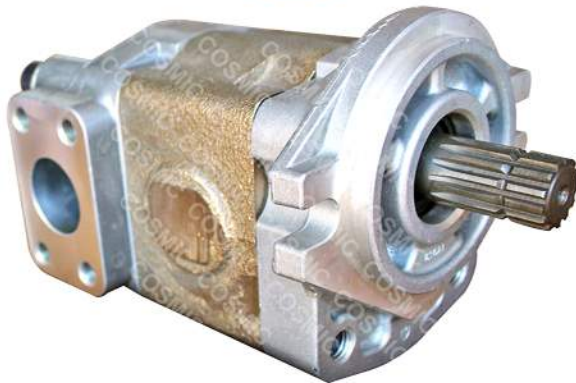

NEW

COSMIC FORKLIFT PARTS-

PUMP HYDRAULIC(JAPAN)SHIMADZU**SDYA-56.7-L495****INQUIRE NOW !****SGP1A-31.9-R085****INQUIRE NOW !****IN STOCK!
SHIMADZU JAPAN!****SGP2-44-L551****INQUIRE NOW !****SGP2-48-L194****INQUIRE NOW !****SHIMADZU JAPAN NO.**

SD36.32F9H9-L477

SD-36.32-L477

SDYA56.7F9H9-L495/L928

SDYA56.7L495

SDYA-56.7-L495

SDYA-56.7--L857

SDYA56.7L857 073-5

SDYA60.7E9H9-L274