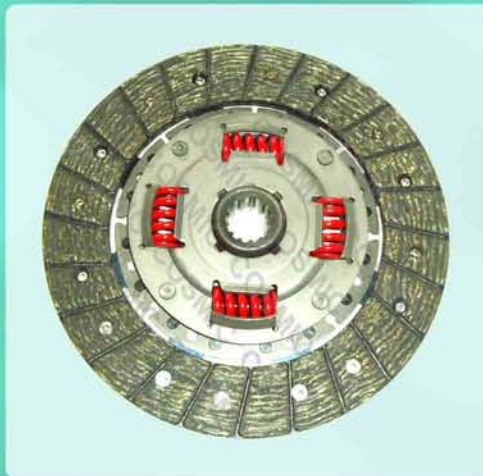

COSMIC FORKLIFT PARTS

CLUTCH DISK CATALOGUE

**MOQ: 1/PC*

**Will ask MOQ when it sold out.*

| | |
|--|--------|
| Part No. | 972675 |
|  | |
| CATERPILLAR | |

| | |
|--|--------------|
| Part No. | 304-10-35110 |
|  | |
| KOMATSU | |

| | |
|---|--------------|
| Part No. | 34A-10-61130 |
|  | |
| KOMATSU | |

| | |
|---|--------------|
| Part No. | 34A-10-61530 |
|  | |
| KOMATSU | |

| | |
|---|--------------|
| Part No. | 34B-10-11170 |
|  | |
| KOMATSU | |