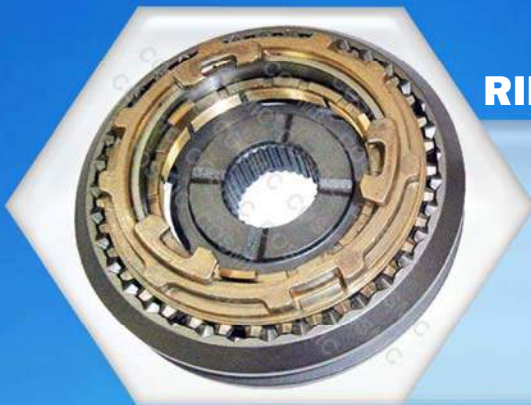

RING ASS'Y,synchronizer

TOYOTA
33340-23320-71

SPECIAL PRICE!

RING ASS'Y,synchronizer NO.1

TOYOTA
33340-26600-71

SPECIAL PRICE!

RING ASS'Y,synchronizer

TOYOTA
33360-23321-71

SPECIAL PRICE!

RING ASS'Y,synchronizer NO.2

TOYOTA
33360-23321-71

SPECIAL PRICE!

PART NO.	DESCRIPTION	BRAND
33340-23320-71	RING ASS'Y,synchronizer	TOYOTA
33340-23321-71	RING ASS'Y,synchronizer	TOYOTA
33340-26600-71	RING ASS'Y,synchronizer NO.1	TOYOTA
33360-23320-71	RING ASS'Y,synchronizer	TOYOTA
33360-23321-71	RING ASS'Y,synchronizer	TOYOTA
33360-26600-71	RING ASS'Y,synchronizer NO.2	TOYOTA
33360-26601-71	RING ASS'Y,synchronizer NO.2	TOYOTA