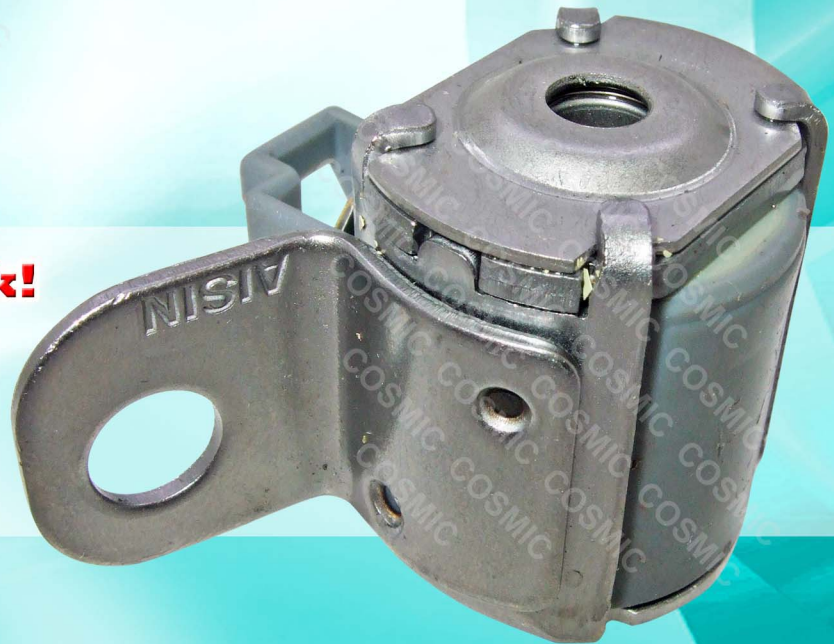

COSMIC FORKLIFT PARTS NEW PARTS NO.284

SOLENOID SUB-ASSY, NO.1 32610-23330-71

Made in Japan! In Stock!

USD \$ 

PRODUCT INFO

PART NO.
32610-23330-71

BRAND
TOYOTA

TOYOTA 7F

02-7FD10~18	engine 1DZ
02-7FD20~30	engine 2Z
02-7FDJ35	engine 2Z
02-7FDK20~30	engine 1DZ
02-7FG10~25	engine 5K
02-7FG30	engine 4Y
02-7FGK35	engine 4Y
42-7FG15~25	engine 4Y
42-7FGK20~25	engine 4Y
62-7FD20~30	engine 1DZ
02-7FDF10~18	engine 1DZ
02-7FDF20~30	engine 2Z
42-7FGF15~25	engine 4Y
62-7FDF20~30	engine 1DZ
02-7FDN20~30	engine 2Z
62-7FDN20~30	engine 1DZ
42-7FGN15~30	engine 4Y
7FDU15~32	engine 1DZ
7FGU15~32	engine 4Y
7FGCU20~32	engine 4Y