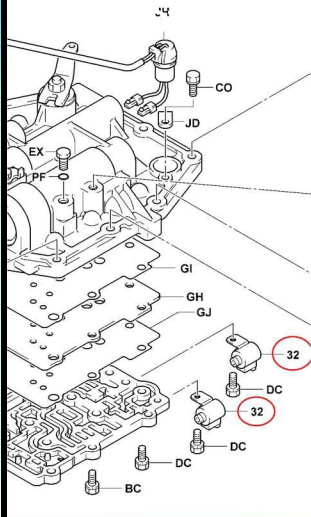

COSMIC FORKLIFT PARTS NEW PARTS NO.284

SOLENOID SUB-ASSY, NO.1 32610-23330-71

Made in Japan! In Stock!

USD \$ 

PRODUCT INFO

PART NO.
32610-23330-71

BRAND
TOYOTA

TOYOTA 7F