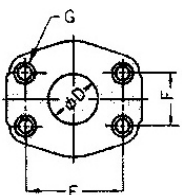

Z-SAE flange port

	Inlet	Outlet
D	30	13
E	58.73	47.62
F	30.16	22.22
G	M10-P1.5	M10-P1.5

Pump series	Assemble size		Port configuration
	A(mm)	B(mm)	
CFZ4-25-15			Z / Y
CFZ4-25-15-7			
CFZ4-27-15			
CFZ4-27-15-7