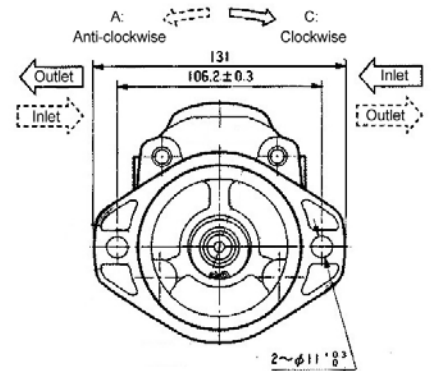

1	Pump series- CRP4
2	Nominal displacement (cm ³ /rev)- 23、25、27、30、33
3	Direction of Rotation- A: Anti-clockwise、C: Clockwise
4	Shaft type- S: SAE spline、P: Plain key、T: Taper shaft
5	Mounting- O: Opening(2~Ø11)、C: Inner bore(Ø11)、M: Bolts(M10-P1.25)
6	Inlet port type- Z: SAE flange port、Y: SAE screw thread port
7	Outlet port type- Z: SAE flange port、Y: SAE screw thread port
8	Port location- M: side、R: rear

● Shaft type

• S: SAE spline

D.P. 16/32
TEETH 11
Pressure Angle 30°
P.C.D. 17.463
Large diameter Ø18.631
Small diameter Ø15.456

• P: Plain key

• T: Taper shaft

● Installation dimensions single unit:mm

● Port configuration

Y-SAE screw thread port

	Inlet	Outlet
Thread Gauge	1-1/16-12UNC, deep:19	7/8-14UNF, deep:17

Z-SAE flange port

	Inlet	Outlet
D	25	18
E	52.4	47.6
F	26.2	22.2
G	3/8-16UNC	3/8-16UNC

Pump series	Assemble size		Port configuration
	A(mm)	B(mm)	
CRP4-23	125.2	61.5	Z / Y
CRP4-25	127	62.5	
CRP4-27	130	63.9	
CRP4-30	134.4	66.2	
CRP4-33	139	68.4	