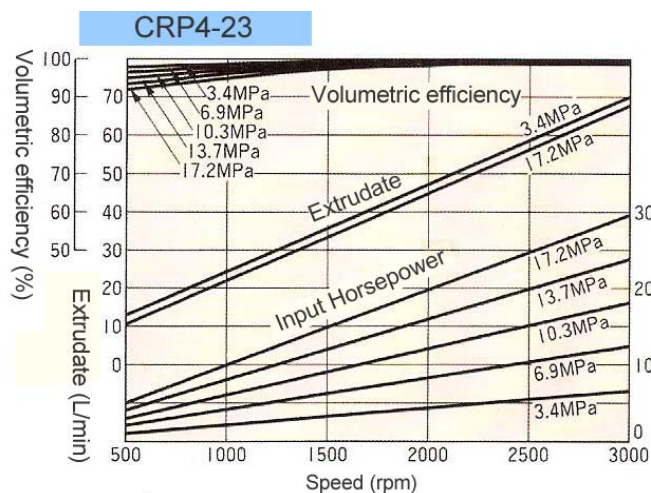

Medium-pressure:CRP4

● Performance parameters

Pump series	Nominal displacement (cm³/rev)	Max pressure (MPa)	Rotation speed(rpm)		Weight (kg)
			Min.	Max.	
CRP4-23	22.9	17.2	650	3000	3.3
CRP4-25	24.9		650	3000	3.4
CRP4-27	27.8	17.2	650	2500	3.5
CRP4-30	30.2		650	2500	3.6
CRP4-33	33.3	13.7	650	2700	3.7

● Performance