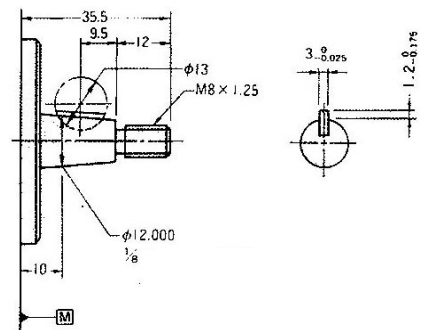

1	Pump series- CRP4
2	Nominal displacement (cm ³ /rev)- 23、25、27、30、33
3	Direction of Rotation- A: Anti-clockwise、C: Clockwise
4	Shaft type- S: SAE spline、P: Plain key、T: Taper shaft
5	Mounting- O: Opening(2~Ø11)、C: Inner bore(Ø11)、M: Bolts(M10-P1.25)
6	Inlet port type- Z: SAE flange port、Y: SAE screw thread port
7	Outlet port type- Z: SAE flange port、Y: SAE screw thread port
8	Port location- M: side、R: rear

● Shaft type

• S: SAE spline

D.P. 16/32
TEETH 11
Pressure Angle 30°
P.C.D. 17.463
Large diameter Ø18.631
Small diameter Ø15.456

• P: Plain key

• T: Taper shaft

● Installation dimensions single unit:mm

● Port configuration

Y-SAE screw thread port

	Inlet	Outlet
Thread Gauge	1-1/16-12UNC, deep:19	7/8-14UNF, deep:17

Z-SAE flange port

	Inlet	Outlet
D	25	18
E	52.4	47.6
F	26.2	22.2
G	3/8-16UNC	3/8-16UNC

Pump series	Assemble size		Port configuration
	A(mm)	B(mm)	
CRP4-23	125.2	61.5	Z / Y
CRP4-25	127	62.5	
CRP4-27	130	63.9	
CRP4-30	134.4	66.2	
CRP4-33	139	68.4	