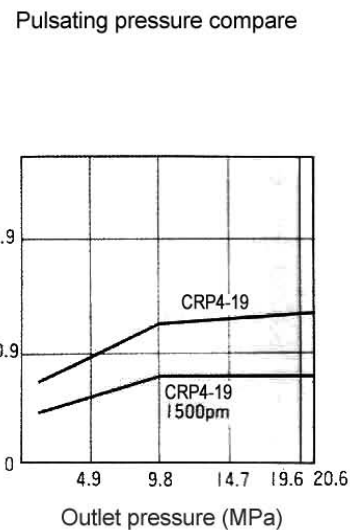

Medium-pressure:CRP4

● Performance parameters

Pump series	Nominal displacement (cm³/rev)	Max pressure (MPa)	Rotation speed(rpm)		Weight (kg)
			Min.	Max.	
CRP4-23	22.9	17.2	650	3000	3.3
CRP4-25	24.9		650	3000	3.4
CRP4-27	27.8	17.2	650	2500	3.5
CRP4-30	30.2		650	2500	3.6
CRP4-33	33.3	13.7	650	2700	3.7

● Performance