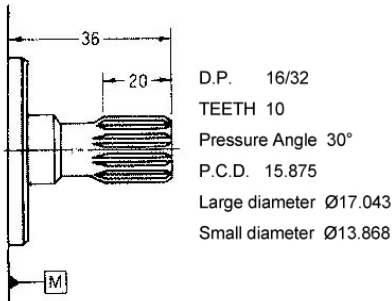

CPW
pumps

Cosmic

www.cosmic-parts.com

HYDRAULIC PUMP

CRP4 SERIES

Medium-pressure:CRP4

● Ordering codes

CRP4	—	23	C	S	C	Z	Z	M
①		②	③	④	⑤	⑥	⑦	⑧

1	Pump series- CRP4
2	Nominal displacement (cm ³ /rev)- 23、25、27、30、33
3	Direction of Rotation- A: Anti-clockwise、C: Clockwise
4	Shaft type- S: SAE spline、P: Plain key、T: Taper shaft
5	Mounting- O: Opening(2~Ø11)、C: Inner bore(Ø11)、M: Bolts(M10-P1.25)
6	Inlet port type- Z: SAE flange port、Y: SAE screw thread port
7	Outlet port type- Z: SAE flange port、Y: SAE screw thread port
8	Port location- M: side、R: rear

● Shaft type

• S: SAE spline

D.P. 16/32
TEETH 11
Pressure Angle 30°
P.C.D. 17.463
Large diameter Ø18.631
Small diameter Ø15.456

• P: Plain key

• T: Taper shaft

● Installation dimensions single unit:mm

● Port configuration

Y-SAE screw thread port

	Inlet	Outlet
Thread Gauge	1-1/16-12UNC, deep:19	7/8-14UNF, deep:17

Z-SAE flange port

	Inlet	Outlet
D	25	18
E	52.4	47.6
F	26.2	22.2
G	3/8-16UNC	3/8-16UNC

Pump series	Assemble size		Port configuration
	A(mm)	B(mm)	
CRP4-23	125.2	61.5	Z / Y
CRP4-25	127	62.5	
CRP4-27	130	63.9	
CRP4-30	134.4	66.2	
CRP4-33	139	68.4	