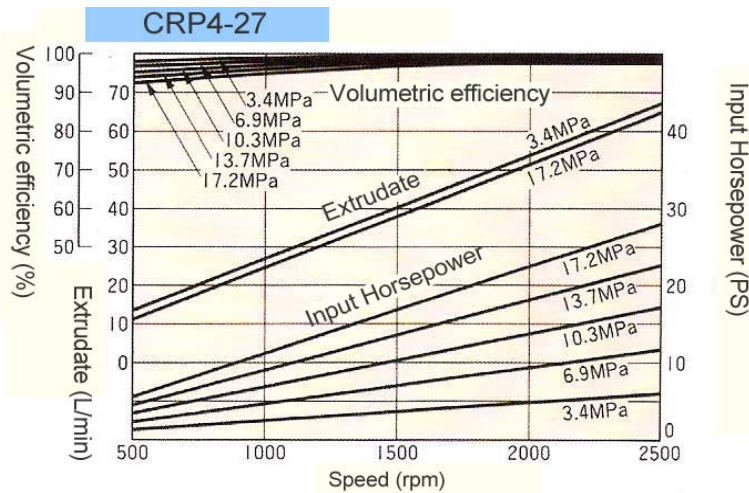

Medium-pressure:CRP4

● Performance parameters

Pump series	Nominal displacement (cm³/rev)	Max pressure (MPa)	Rotation speed(rpm)		Weight (kg)
			Min.	Max.	
CRP4-23	22.9	17.2	650	3000	3.3
CRP4-25	24.9		650	3000	3.4
CRP4-27	27.8	17.2	650	2500	3.5
CRP4-30	30.2		650	2500	3.6
CRP4-33	33.3	13.7	650	2700	3.7

● Performance