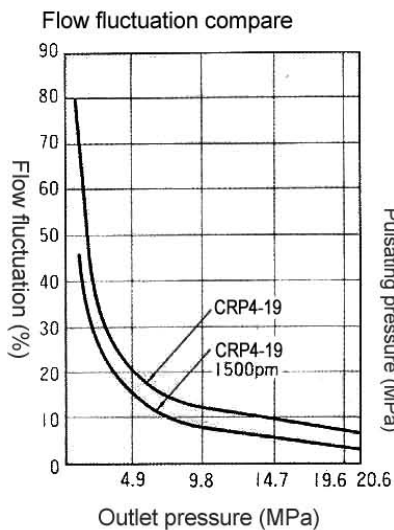

Medium-pressure:CRP4

● Performance parameters

Pump series	Nominal displacement (cm³/rev)	Max pressure (MPa)	Rotation speed(rpm)		Weight (kg)
			Min.	Max.	
CRP4-23	22.9	17.2	650	3000	3.3
CRP4-25	24.9		650	3000	3.4
CRP4-27	27.8	17.2	650	2500	3.5
CRP4-30	30.2		650	2500	3.6
CRP4-33	33.3	13.7	650	2700	3.7

● Performance