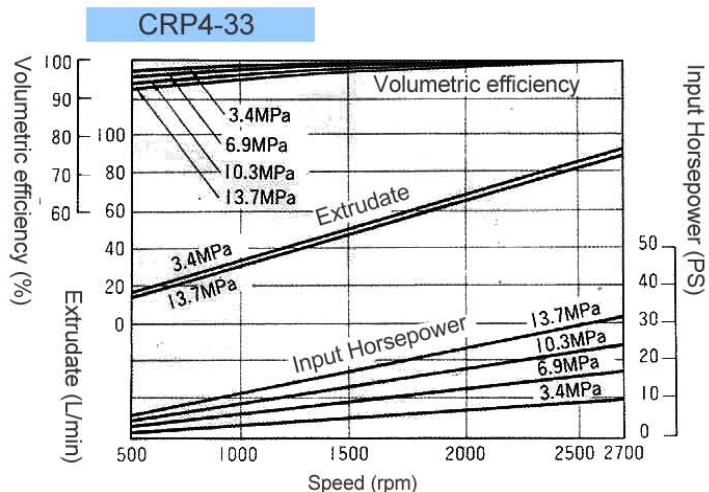

Medium-pressure:CRP4

● Performance parameters

Pump series	Nominal displacement (cm³/rev)	Max pressure (MPa)	Rotation speed(rpm)		Weight (kg)
			Min.	Max.	
CRP4-23	22.9	17.2	650	3000	3.3
CRP4-25	24.9		650	3000	3.4
CRP4-27	27.8	17.2	650	2500	3.5
CRP4-30	30.2		650	2500	3.6
CRP4-33	33.3	13.7	650	2700	3.7

● Performance