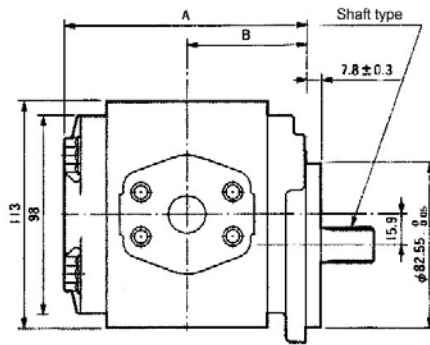

● Shaft type

• S: SAE spline

D.P. 16/32
TEETH 11
Pressure Angle 30°
P.C.D. 17.463
Large diameter Ø18.631
Small diameter Ø15.456

• P: Plain key

• T: Taper shaft

● Installation dimensions single unit:mm

● Port configuration

Y-SAE screw thread port

	Inlet	Outlet
Thread Gauge	1-1/16-12UNC, deep:19	7/8-14UNF, deep:17

Z-SAE flange port

	Inlet	Outlet
D	25	18
E	52.4	47.6
F	26.2	22.2
G	3/8-16UNC	3/8-16UNC

Pump series	Assemble size		Port configuration
	A(mm)	B(mm)	
CRP4-23	125.2	61.5	Z / Y
CRP4-25	127	62.5	
CRP4-27	130	63.9	
CRP4-30	134.4	66.2	
CRP4-33	139	68.4	