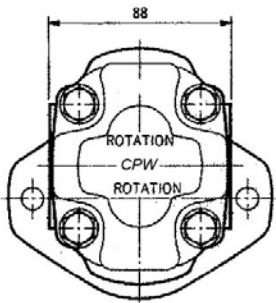

1	Pump series- CRP4
2	Nominal displacement (cm ³ /rev)- 23、25、27、30、33
3	Direction of Rotation- A: Anti-clockwise、C: Clockwise
4	Shaft type- S: SAE spline、P: Plain key、T: Taper shaft
5	Mounting- O: Opening(2~Ø11)、C: Inner bore(Ø11)、M: Bolts(M10-P1.25)
6	Inlet port type- Z: SAE flange port、Y: SAE screw thread port
7	Outlet port type- Z: SAE flange port、Y: SAE screw thread port
8	Port location- M: side、R: rear

● Shaft type

• S: SAE spline

D.P. 16/32
TEETH 11
Pressure Angle 30°
P.C.D. 17.463
Large diameter Ø18.631
Small diameter Ø15.456

• P: Plain key

• T: Taper shaft

● Installation dimensions single unit:mm

● Port configuration

Y-SAE screw thread port

	Inlet	Outlet
Thread Gauge	1-1/16-12UNC, deep:19	7/8-14UNF, deep:17

Z-SAE flange port

	Inlet	Outlet
D	25	18
E	52.4	47.6
F	26.2	22.2
G	3/8-16UNC	3/8-16UNC

Pump series	Assemble size		Port configuration
	A(mm)	B(mm)	
CRP4-23	125.2	61.5	Z / Y
CRP4-25	127	62.5	
CRP4-27	130	63.9	
CRP4-30	134.4	66.2	
CRP4-33	139	68.4	