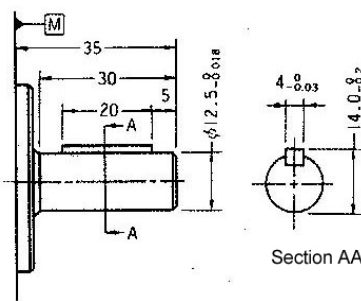

1	Pump series- CRP4
2	Nominal displacement (cm ³ /rev)- 23、25、27、30、33
3	Direction of Rotation- A: Anti-clockwise、C: Clockwise
4	Shaft type- S: SAE spline、P: Plain key、T: Taper shaft
5	Mounting- O: Opening(2~Ø11)、C: Inner bore(Ø11)、M: Bolts(M10-P1.25)
6	Inlet port type- Z: SAE flange port、Y: SAE screw thread port
7	Outlet port type- Z: SAE flange port、Y: SAE screw thread port
8	Port location- M: side、R: rear

● Shaft type

• S: SAE spline

D.P. 16/32
TEETH 11
Pressure Angle 30°
P.C.D. 17.463
Large diameter Ø18.631
Small diameter Ø15.456

• P: Plain key

• T: Taper shaft

● Installation dimensions single unit:mm

● Port configuration

Y-SAE screw thread port

	Inlet	Outlet
Thread Gauge	1-1/16-12UNC, deep:19	7/8-14UNF, deep:17

Z-SAE flange port

	Inlet	Outlet
D	25	18
E	52.4	47.6
F	26.2	22.2
G	3/8-16UNC	3/8-16UNC

Pump series	Assemble size		Port configuration
	A(mm)	B(mm)	
CRP4-23	125.2	61.5	Z / Y
CRP4-25	127	62.5	
CRP4-27	130	63.9	
CRP4-30	134.4	66.2	
CRP4-33	139	68.4	