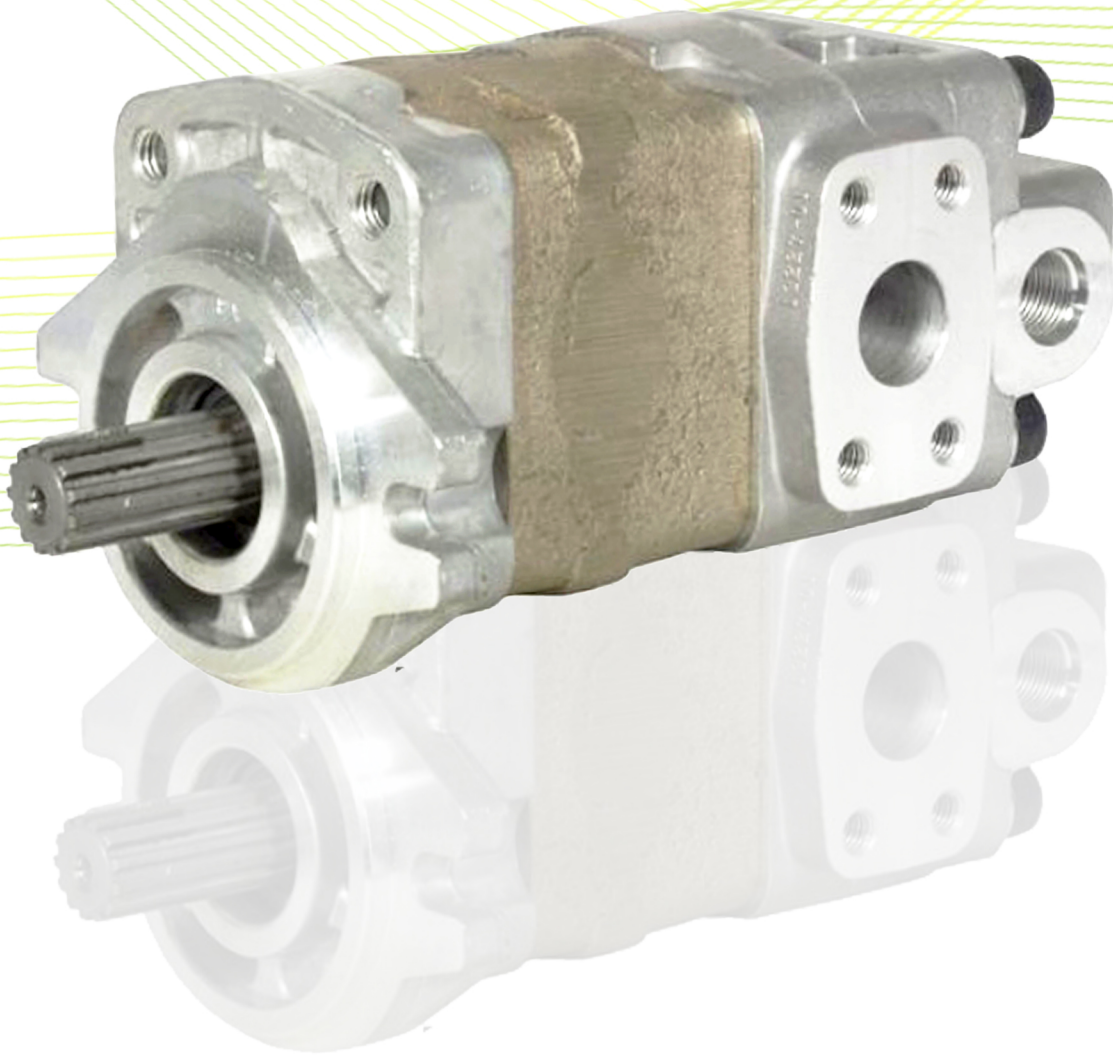

CPW HYDRAULIC PUMP

CFY32/62 SERIES

cosmic forklift parts

✉ ycm806@ms13.hinet.net

🌐 www.cosmic-parts.com

☎ 886-7-8156278

☎ 886-7-8155471

copyright © by cosmic forklift parts. all rights reserved

*Price depend on availability. *Pictures and dimensions are for reference only.

CPW NO.	CFY32A27.7ATCF1F2	INQUIRE
MODEL	TOYOTA - 7FGDU60~80	
	②	⑥
	A:82.5	C
	③	④
	27.7	A
	⑤	
	T:13	
	⑦	⑧
F1	F2	
Reference number		
STYA32.27.7J9H9-L379		
STYA32.27.7L379/STYA32.27.7J9H9-L044		

CPW NO.	CFY32A44.7ATCF1F2	INQUIRE
MODEL	TOYOTA - 5FD33~40	
	②	⑥
	A:82.5	C
	③	④
	44.7	A
	⑤	
	T:13	
	⑦	⑧
F1	F2	
Reference number		
SDYA44.7L041081-2		
SDYA44.7F9H9-L041		

CPW NO.	CFY32A48.7ATCF1F2	INQUIRE
MODEL	TOYOTA - 5/6FG33-45	
	②	⑥
	A:82.5	C
	③	④
	48.7	A
	⑤	
	T:13	
	⑦	⑧
F1	F2	
Reference number		
SDYA48.7L369093/3		
SDYA48.7F9H9-L369		

CPW NO.	CFY32A52.7ATCF1F2	INQUIRE
MODEL	TOYOTA - 6FG33~45	
	②	⑥
	A:82.5	C
	③	④
	52.7	A
	⑤	
	T:13	
	⑦	⑧
F1	F2	
Reference number		
SDYA52.7F9H9-L843		
SDYA52.7F9H9-L932		

CPW NO.	CFY32A56.7ATCF1F2	INQUIRE
MODEL	TOYOTA - 02-5FD33~45	
	②	⑥
	A:82.5	C
	③	④
	56.7	A
	⑤	
	T:13	
	⑦	⑧
F1	F2	
Reference number		
SDYA56.7F9H9-L567		
SDYA56.7L85		