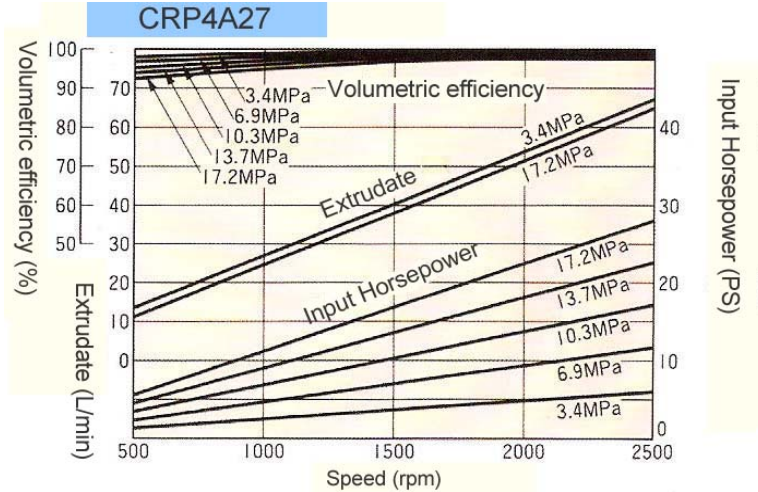

Medium-pressure:CRP4

● Performance parameters

Pump series	Nominal displacement (cm³/rev)	Max pressure (MPa)	Rotation speed(rpm)		Weight (kg)
			Min.	Max.	
CRP4A23	22.9	17.2	650	3000	3.3
CRP4A25	24.9		650	3000	3.4
CRP4A27	27.8	17.2	650	2500	3.5
CRP4A30	30.2		650	2500	3.6
CRP4A33	33.3	13.7	650	2700	3.7

● Performance