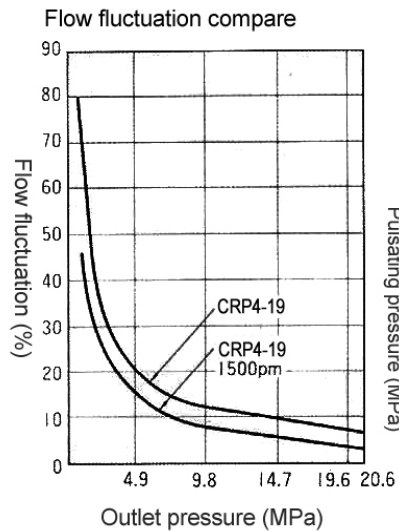

Medium-pressure:CRP4

● Performance parameters

Pump series	Nominal displacement (cm³/rev)	Max pressure (MPa)	Rotation speed(rpm)		Weight (kg)
			Min.	Max.	
CRP4A23	22.9	17.2	650	3000	3.3
CRP4A25	24.9		650	3000	3.4
CRP4A27	27.8	17.2	650	2500	3.5
CRP4A30	30.2		650	2500	3.6
CRP4A33	33.3	13.7	650	2700	3.7

● Performance