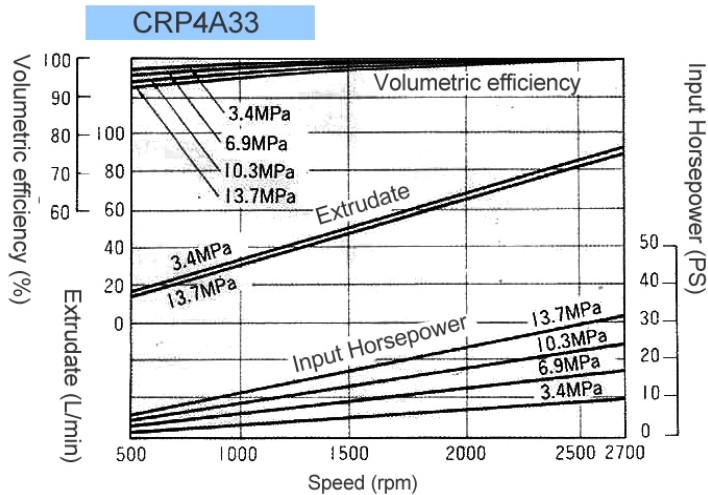

Medium-pressure:CRP4

● Performance parameters

Pump series	Nominal displacement (cm³/rev)	Max pressure (MPa)	Rotation speed(rpm)		Weight (kg)
			Min.	Max.	
CRP4A23	22.9	17.2	650	3000	3.3
CRP4A25	24.9		650	3000	3.4
CRP4A27	27.8	17.2	650	2500	3.5
CRP4A30	30.2		650	2500	3.6
CRP4A33	33.3	13.7	650	2700	3.7

● Performance