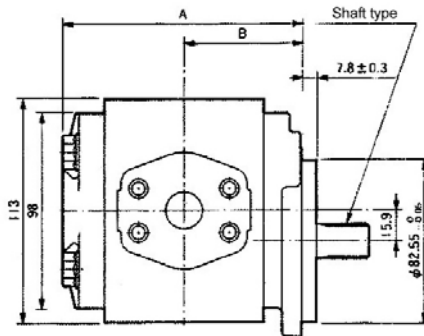

● Shaft type

• S: SAE spline

D.P. 16/32
TEETH 10
Pressure Angle 30°
P.C.D. 15.875
Large diameter Ø17.043
Small diameter Ø13.868

• P: Plain key

D.P. 16/32
TEETH 11
Pressure Angle 30°
P.C.D. 17.463
Large diameter Ø18.631
Small diameter Ø15.456

• T: Taper shaft

● Installation dimensions single unit:mm

● Port configuration

2-SAE screw thread port

	Inlet	Outlet
Thread Gauge	1-1/16-12UNC, deep:19	7/8-14UNF, deep:17

1-SAE flange port

	Inlet	Outlet
D	25	18
E	52.4	47.6
F	26.2	22.2
G	3/8-16UNC	3/8-16UNC