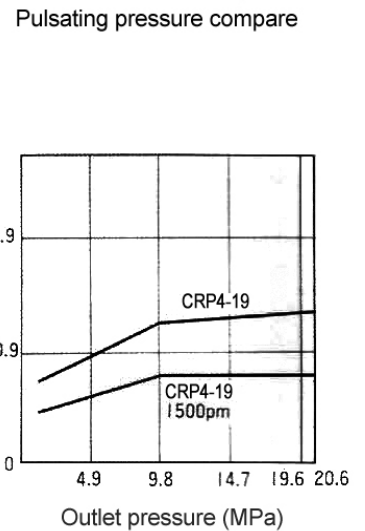

Medium-pressure:CRP4

● Performance parameters

Pump series	Nominal displacement (cm³/rev)	Max pressure (MPa)	Rotation speed(rpm)		Weight (kg)
			Min.	Max.	
CRP4A23	22.9	17.2	650	3000	3.3
CRP4A25	24.9		650	3000	3.4
CRP4A27	27.8	17.2	650	2500	3.5
CRP4A30	30.2		650	2500	3.6
CRP4A33	33.3	13.7	650	2700	3.7

● Performance