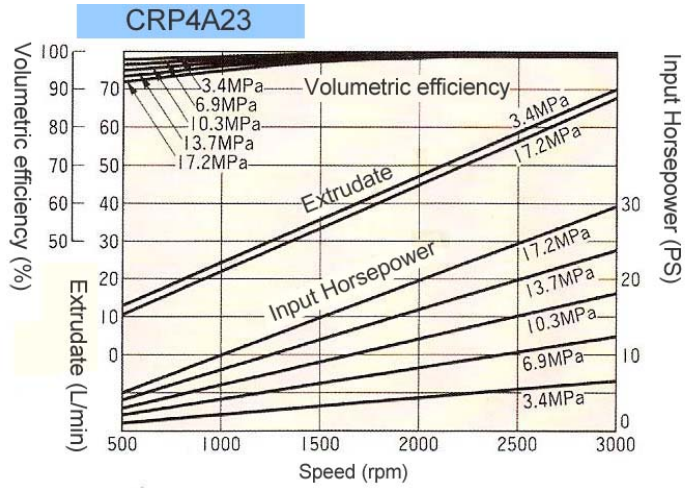

Medium-pressure:CRP4

● Performance parameters

Pump series	Nominal displacement (cm³/rev)	Max pressure (MPa)	Rotation speed(rpm)		Weight (kg)
			Min.	Max.	
CRP4A23	22.9	17.2	650	3000	3.3
CRP4A25	24.9		650	3000	3.4
CRP4A27	27.8	17.2	650	2500	3.5
CRP4A30	30.2		650	2500	3.6
CRP4A33	33.3	13.7	650	2700	3.7

● Performance