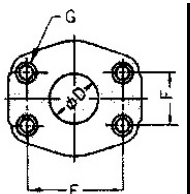

• T: Taper shaft

● Installation dimensions single unit:mm

● Port configuration

2-SAE screw thread port

	Inlet	Outlet
Thread Gauge	1-1/16-12UNC, deep:19	7/8-14UNF, deep:17

1-SAE flange port

	Inlet	Outlet
D	25	18
E	52.4	47.6
F	26.2	22.2
G	3/8-16UNC	3/8-16UNC