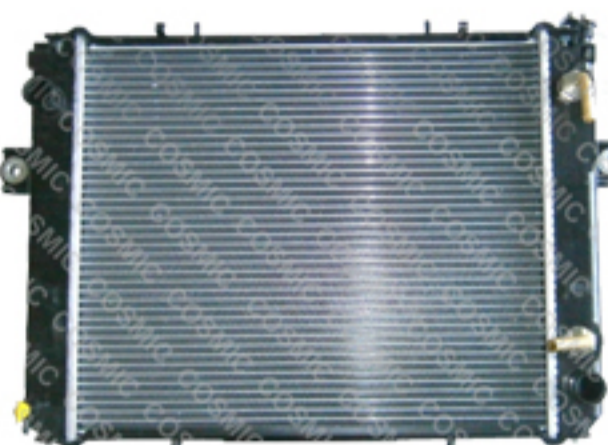

COSMIC FORKILFT PARTS- SPECIAL PROJECT No.3-RADIATOR

Long-lived

High quality

High heat dissipation efficiency RADIATOR

*Inventory's changing every day.

*Get it now. No reservations.

*Special price will be unavailable when sold out.

PART NO.	DESCRIPTION	BRAND
21460-6G101	RADIATOR(COPPER)ATM	NISSAN
21460-40K00	RADIATOR(COPPER)ATM	NISSAN
21460-6G000	RADIATOR(COPPER)ATM	NISSAN
16410-23420-71	RADIATOR(P/A)MTM	TOYOTA
16410-23421-71	RADIATOR(P/A)MTM	TOYOTA
16420-23430-71	RADIATOR(P/A)ATM	TOYOTA
16420-36610-71	RADIATOR(P/A)ATM	TOYOTA
16420-23431-71	RADIATOR(P/A)ATM	TOYOTA
16410-23650-71	RADIATOR(P/A)ATM	TOYOTA
16410-23651-71	RADIATOR(P/A)ATM	TOYOTA
16460-23430-71	RADIATOR(P/A)MTM	TOYOTA
16410-23601-71	RADIATOR(P/A)MTM	TOYOTA
16410-23600-71	RADIATOR(P/A)MTM	TOYOTA
16410-23430-71	RADIATOR(P/A)ATM	TOYOTA
16410-23431-71	RADIATOR(P/A)ATM	TOYOTA
16410-F2100-71	RADIATOR(P/A)ATM	TOYOTA
16410-F2101-71	RADIATOR(P/A)ATM	TOYOTA

16410-U2171-71	RADIATOR(P/A)ATM	TOYOTA
16410-U2170-71	RADIATOR(P/A)ATM	TOYOTA
16450-23430-71	RADIATOR(P/A)ATM	TOYOTA
16420-U2170-71	RADIATOR(P/A)ATM	TOYOTA
16420-U2230-71	RADIATOR(P/A)ATM	TOYOTA
16410-23610-71	RADIATOR(P/A)ATM	TOYOTA
16410-23611-71	RADIATOR(P/A)ATM	TOYOTA
16410-23331-71	RADIATOR(COPPER)ATM	TOYOTA
04916-20030-71	RADIATOR(P/A)ATM(no plate)	TOYOTA
16410-23330-71	RADIATOR(P/A)ATM(no plate)	TOYOTA
16420-U1280-71	RADIATOR(P/A)ATM(no plate)	TOYOTA
16410-U1200-71	RADIATOR(P/A)ATM(no plate)	TOYOTA
16420-26710-71	RADIATOR(P/A)ATM(no plate)	TOYOTA
16410-U1201-71	RADIATOR(P/A)ATM(no plate)	TOYOTA
9124956-01	RADIATOR(COPPER)ATM	YALE
5800133-92	RADIATOR(COPPER)ATM	YALE
5800376-63	RADIATOR(COPPER)ATM	YALE
5800133-90	RADIATOR(COPPER)ATM	YALE
9118756-00	RADIATOR(COPPER)ATM	YALE