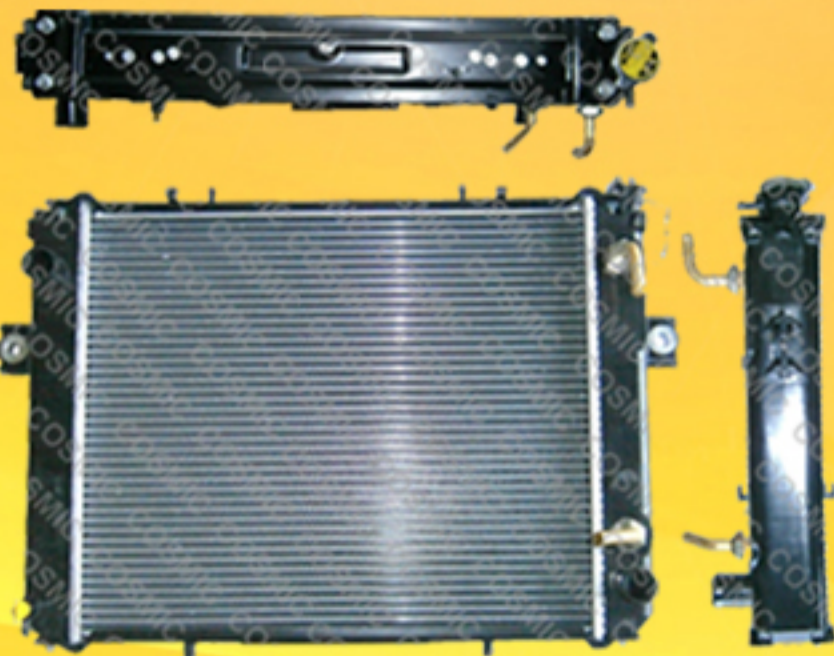

# COSMIC FORKILFT PARTS- SPECIAL PROJECT No.3-RADIATOR

\*Long-lived

\*High quality

\*High heat dissipation efficiency RADIATOR

**PART NO. BRAND**  
**3EB-04-F5111KOMATSU**

**Rock-Bottom  
Prices US\$**

**Sold out**

**Original  
price**

**PART NO.**  
**2021741**

**BRAND**  
**HYSTER**

**Rock-Bottom  
Prices US\$**

**Sold out**

**Original  
price**

**PART NO.**  
**16410-23430-71**

**BRAND**  
**TOYOTA**