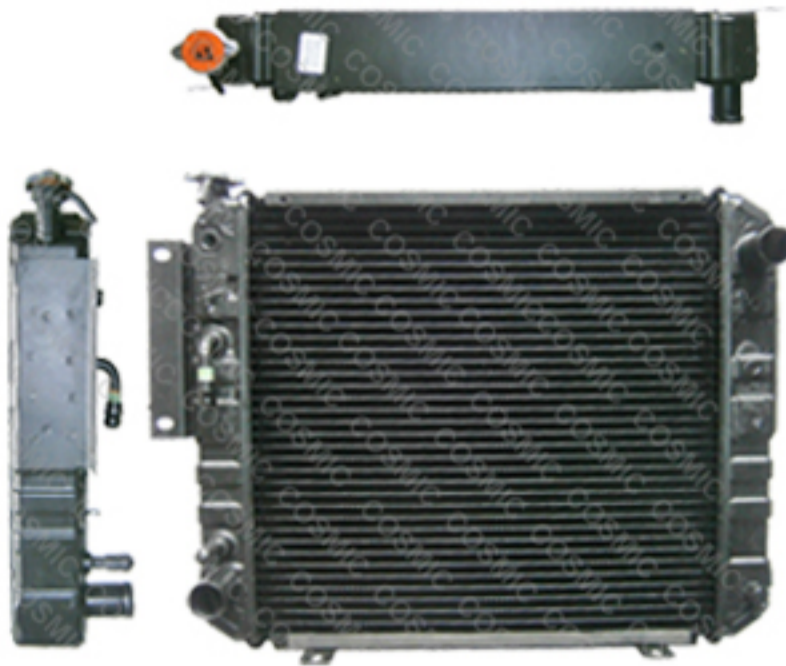

COSMIC FORKILFT PARTS- SPECIAL PROJECT No.3-RADIATOR

Long-lived

High quality

High heat dissipation efficiency RADIATOR

*Inventory's changing every day.

*Get it now. No reservations.

*Special price will be unavailable when sold out.

PART NO.	DESCRIPTION	BRAND
12103-30000	RADIATOR(P/A)-ATM	CAT
91E0100010	RADIATOR(P/A)ATM	CATERPILLAR
1210350000	RADIATOR(P/A)-ATM	CATERPILLAR
2021741	RADIATOR(COPPER)ATM	HYSTER
2057821	RADIATOR(COPPER)ATM	HYSTER
8518411	RADIATOR(COPPER)ATM	HYSTER
2038184	RADIATOR(COPPER)ATM	HYSTER
2038182	RADIATOR(COPPER)ATM	HYSTER
1375909	RADIATOR(COPPER)ATM	HYSTER
2040517	RADIATOR(COPPER)ATM	HYSTER
8761212	RADIATOR(COPPER)ATM	KALMAR-AC
4940757	RADIATOR(COPPER)ATM	KALMAR-AC
8504678	RADIATOR(COPPER)ATM	KALMAR-AC
8504676	RADIATOR(COPPER)ATM	KALMAR-AC
3EB-04-F5111	RADIATOR(COPPER)ATM	KOMATSU
3EB-04-A5111	RADIATOR(COPPER)ATM	KOMATSU
3EB-04-11310	RADIATOR(COPPER)ATM	KOMATSU
3EA-04-51110	RADIATOR(COPPER)ATM	KOMATSU
91B01-00030	RADIATOR(P/A)ATM	MITSUBISHI
91B01-00300	RADIATOR(P/A)ATM	MITSUBISHI
91E01-00010	RADIATOR(P/A)-ATM	MITSUBISHI
21460-FJ100	RADIATOR(P/A)ATM	NISSAN
21460-FJ101	RADIATOR(P/A)ATM	NISSAN
21460-FJ10A	RADIATOR(P/A)ATM	NISSAN
21460-FK300	RADIATOR(P/A)ATM	NISSAN
21460-FK301	RADIATOR(P/A)ATM	NISSAN
21450-5K100	RADIATOR(COPPER)ATM	NISSAN
21460-40K01/3	RADIATOR(COPPER)ATM	NISSAN
21450-6K000	RADIATOR(P/A)ATM	NISSAN
21460-6K000	RADIATOR(P/A)ATM	NISSAN
21450-6K000ES	RADIATOR(P/A)ATM	NISSAN
21460-6K002	RADIATOR(P/A)ATM	NISSAN
21460-6K002	RADIATOR(COPPER)ATM-Modify	NISSAN
21450-6K000	RADIATOR(COPPER)ATM-Modify	NISSAN
21460-6G100	RADIATOR(COPPER)ATM	NISSAN
21460-6G102	RADIATOR(COPPER)ATM	NISSAN