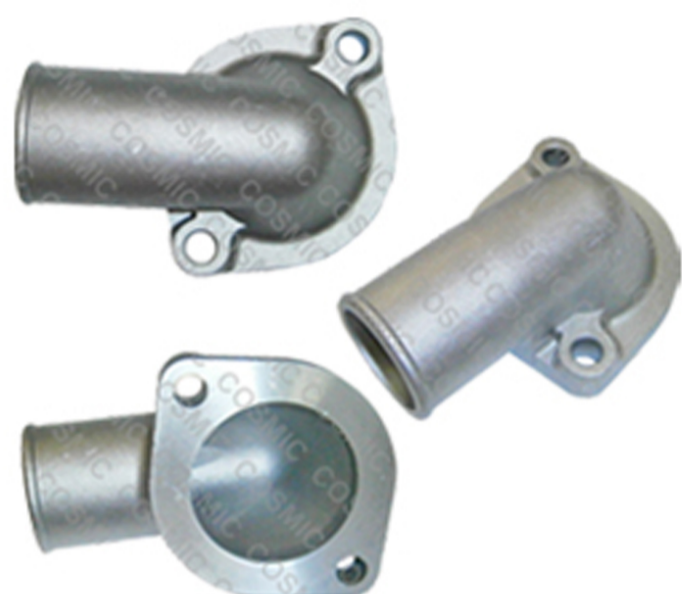

COSMIC FORKILFT PARTS- SPECIAL PROJECT No.4-WATER OUTLET PIPE

US\$

COSMIC NO.
T27071A

High quality

Right product

TD27 NISSAN

US\$

COSMIC NO.
C4E071

US\$

COSMIC NO.
4Y071A

4Y TOYOTA

US\$

COSMIC NO.
S4S071

S4S-I MITSUBISHI

COSMIC FORKILFT PARTS- SPECIAL PROJECT No.4-WATER OUTLET PIPE

High quality

Right product

*Inventory's changing every day.

*Get it now. No reservations.

*Special price will be unavailable when sold out.

PART NO.	DESCRIPTION	BRAND
Z9137130380	WATER OUTLET PIPE	ISUZU
YM129900-49551	COVER - THERMOSTAT	KOMATSU
129900-49551	COVER - THERMOSTAT	KOMATSU
YM129900-49550	COVER - THERMOSTAT	KOMATSU
YM129900-42070	INTAKE WATER	KOMATSU
129900-42070	INTAKE WATER	KOMATSU
6204-11-6430	WATER OUTLET PIPE	KOMATSU
MD020634	WATER OUTLET PIPE	MITSUBISHI
32A46-01100	WATER OUTLET PIPE	MITSUBISHI
32A46-01101	WATER OUTLET PIPE	MITSUBISHI
11060-43G00	WATER OUTLET PIPE	NISSAN
16321-78200-71	WATER OUTLET PIPE	TOYOTA
16331-78300-71	WATER OUTLET PIPE	TOYOTA
16331-UD010	WATER OUTLET PIPE	TOYOTA
16331-96102	WATER OUTLET PIPE	TOYOTA
16331-21880-71	WATER OUTLET PIPE	TOYOTA
16331-22060-71	WATER OUTLET PIPE	TOYOTA
16331-78102-71	WATER OUTLET PIPE	TOYOTA
16304-UB010	WATER INLET	TOYOTA
16304-78150-71	WATER INLET	TOYOTA
16321-78150-71	WATER INLET	TOYOTA
16331-44021	WATER OUTLET PIPE	TOYOTA
16331-44020	WATER OUTLET PIPE	TOYOTA
16331-76003-71	WATER OUTLET PIPE	TOYOTA
16331-76002-71	WATER OUTLET PIPE	TOYOTA
9010968-68	WATER OUTLET PIPE	YALE