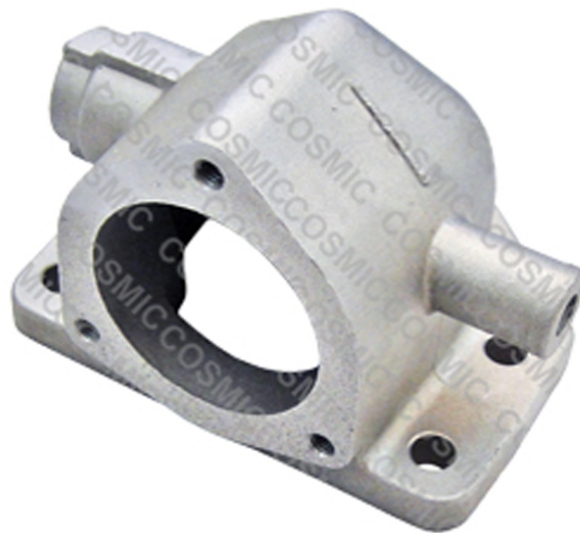

COSMIC FORKILFT PARTS- SPECIAL PROJECT No.4-WATER OUTLET PIPE

US\$

COSMIC NO.
T27071A

High quality

Right product

TD27 NISSAN

US\$

COSMIC NO.
C4E071

COSMIC FORKILIFT PARTS- SPECIAL PROJECT No.4-1-HOUSING, thermostat

High quality

Right product

US\$

COSMIC NO. 6D105073A

4D105/6D105 KOMATSU

US\$

COSMIC NO. S4S073C

S4S MITSUBISHI

US\$

COSMIC NO. C2J073

C240 ISUZU

US\$

COSMIC NO. TY-N4-1

2J TOYOTA

COSMIC FORKILFT PARTS- SPECIAL PROJECT No.4-1-HOUSING, thermostat