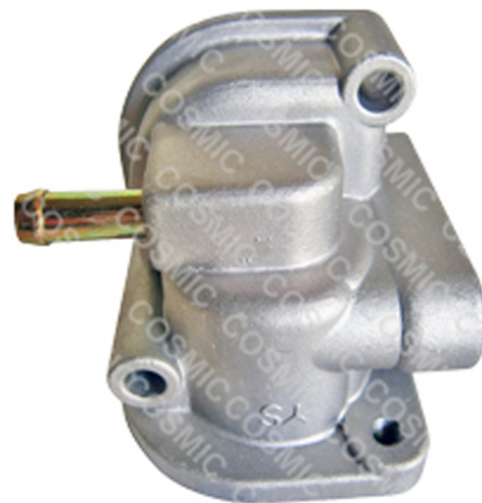

US\$

COSMIC NO.
4Y071A

4Y TOYOTA

US\$

COSMIC NO.
S4S071

S4S-I MITSUBISHI

COSMIC FORKILFT PARTS- SPECIAL PROJECT No.4-WATER OUTLET PIPE

High quality

Right product

*Inventory's changing every day.

*Get it now. No reservations.

*Special price will be unavailable when sold out.

PART NO.	DESCRIPTION	BRAND
Z9137130380	WATER OUTLET PIPE	ISUZU
YM129900-49551	COVER - THERMOSTAT	KOMATSU
129900-49551	COVER - THERMOSTAT	KOMATSU
YM129900-49550	COVER - THERMOSTAT	KOMATSU
YM129900-42070	INTAKE WATER	KOMATSU
129900-42070	INTAKE WATER	KOMATSU
6204-11-6430	WATER OUTLET PIPE	KOMATSU
MD020634	WATER OUTLET PIPE	MITSUBISHI
32A46-01100	WATER OUTLET PIPE	MITSUBISHI
32A46-01101	WATER OUTLET PIPE	MITSUBISHI
11060-43G00	WATER OUTLET PIPE	NISSAN
16321-78200-71	WATER OUTLET PIPE	TOYOTA
16331-78300-71	WATER OUTLET PIPE	TOYOTA
16331-UD010	WATER OUTLET PIPE	TOYOTA
16331-96102	WATER OUTLET PIPE	TOYOTA
16331-21880-71	WATER OUTLET PIPE	TOYOTA
16331-22060-71	WATER OUTLET PIPE	TOYOTA
16331-78102-71	WATER OUTLET PIPE	TOYOTA
16304-UB010	WATER INLET	TOYOTA
16304-78150-71	WATER INLET	TOYOTA
16321-78150-71	WATER INLET	TOYOTA
16331-44021	WATER OUTLET PIPE	TOYOTA
16331-44020	WATER OUTLET PIPE	TOYOTA
16331-76003-71	WATER OUTLET PIPE	TOYOTA
16331-76002-71	WATER OUTLET PIPE	TOYOTA
9010968-68	WATER OUTLET PIPE	YALE

COSMIC FORKILIFT PARTS- SPECIAL PROJECT No.4-1-HOUSING, thermostat

High quality

Right product

US\$

COSMIC NO. 6D105073A

4D105/6D105 KOMATSU

US\$

COSMIC NO. S4S073C

S4S MITSUBISHI

US\$

COSMIC NO. C2J073

C240 ISUZU

US\$

COSMIC NO. TY-N4-1

2J TOYOTA

COSMIC FORKILFT PARTS- SPECIAL PROJECT No.4-1-HOUSING, thermostat